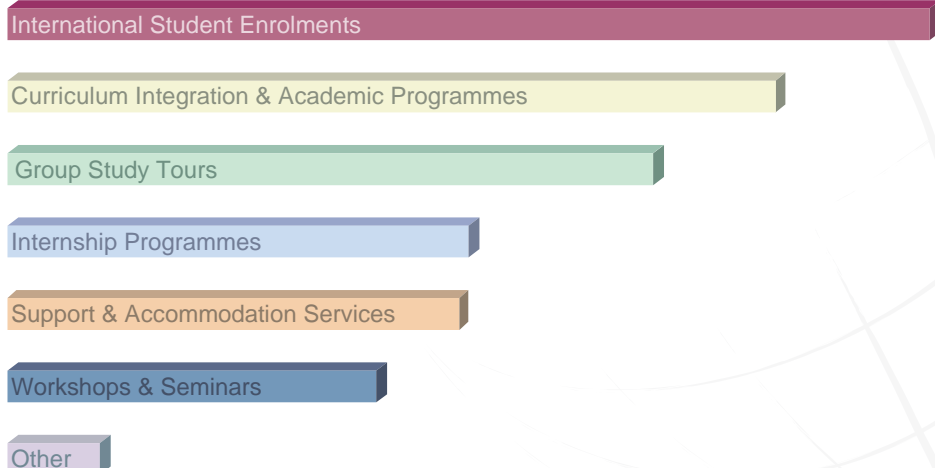

Business Activity