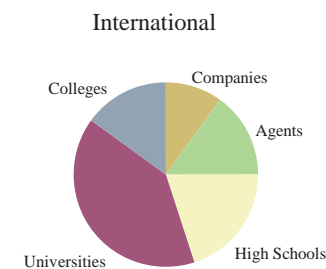

About Our Network