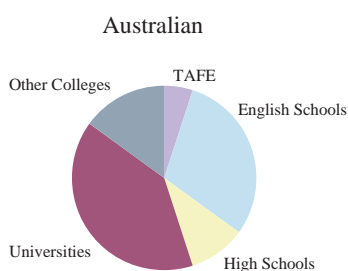

About Our Network